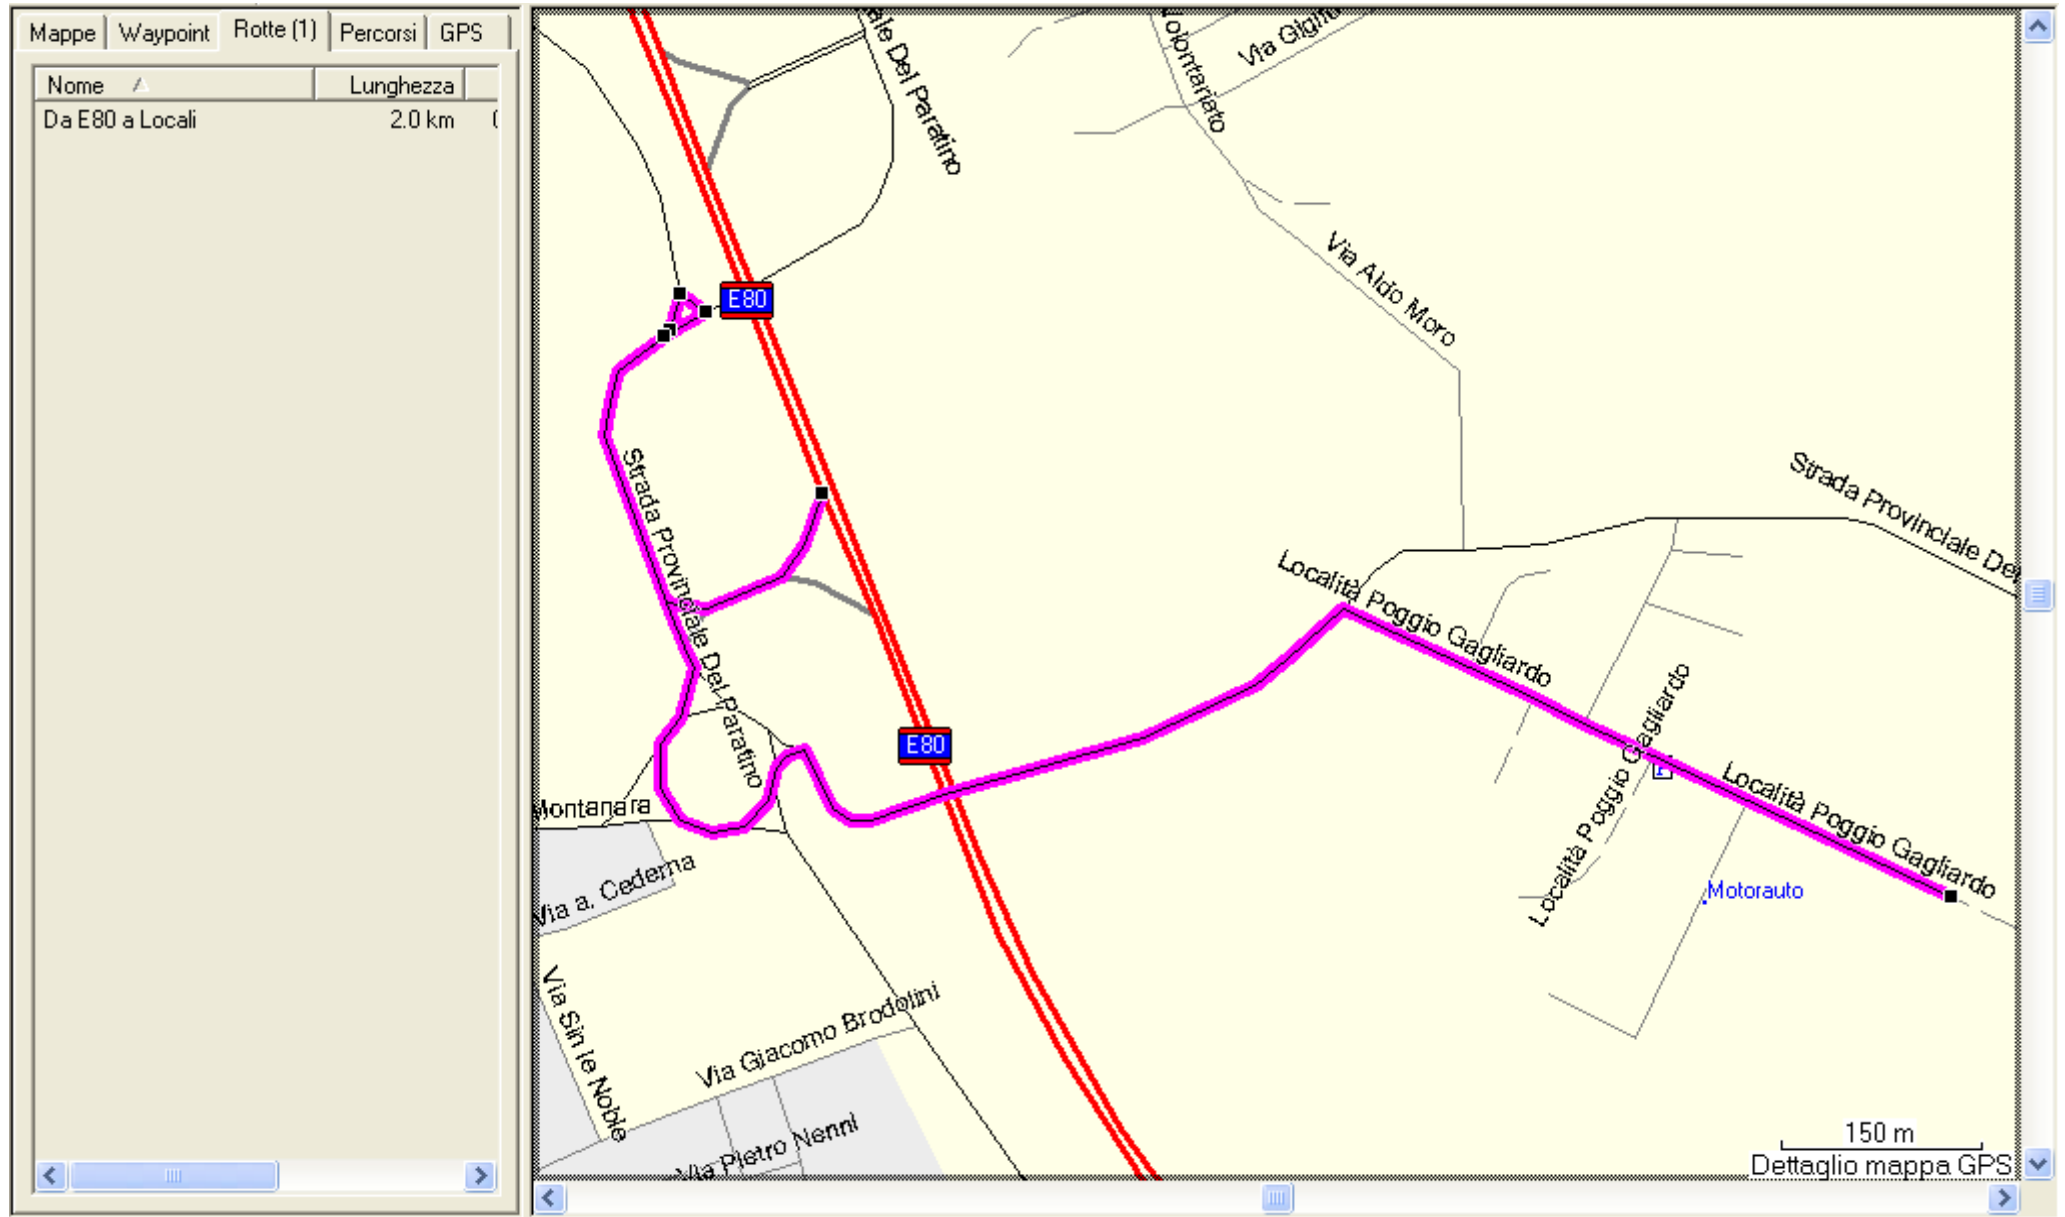

from North: A12 till the end "Rosignano M.mo" - direction South on SS1 Aurelia - 3th exit _____
from South: on SS1 Aurelia _____

SS1 Aurelia exit "Cecina centro" ● at Km 280

Fattoria Poggio Gagliardo

200 m

from North

from South